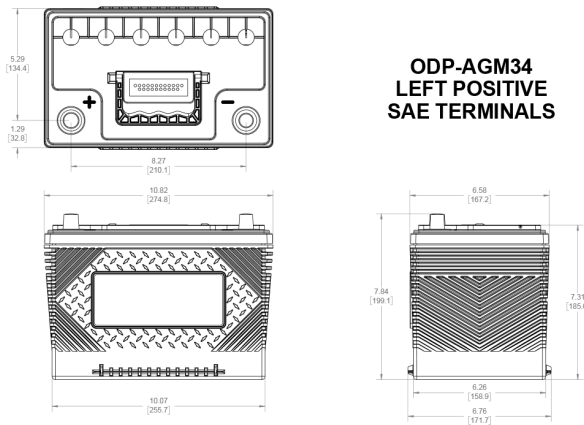

Drawings & Terminal Position

Handling and Storage

- Can be mounted or stored in any orientation except inverted
- 2-years storage life at 77°F (25°C) without needing to charge. Recharge when the OCV is <12.2V (50% SOC).
- Classified as non-spillable and approved as non-hazardous cargo for ground, sea and air transportation in accordance with the requirements of IMDG (International Maritime code for Dangerous Goods) and ICAO (International Civil Aviation Organisation)

Technical Data Sheet

ODP-AGM34

(34-790)

Battery Type

- Group 34 with SAE lead posts
- Absorbed Glass Mat (AGM) with Thin Plate Pure Lead (TPPL)
- Advanced dual purpose battery for engine start and deep cycle use

Dimensions and Weight

Length	10.8 in / 274 mm
Width	6.8 in / 173 mm
Height (terminals included)	7.9 in / 201 mm
Height (container)	7.4 in / 188 mm
Weight	46.6 lbs / 21.1 kg

Temperature

Operating temperature range	-40°F / -40°C to 140°F / +60°C
Optimum storage temperature	68°F / +20°C